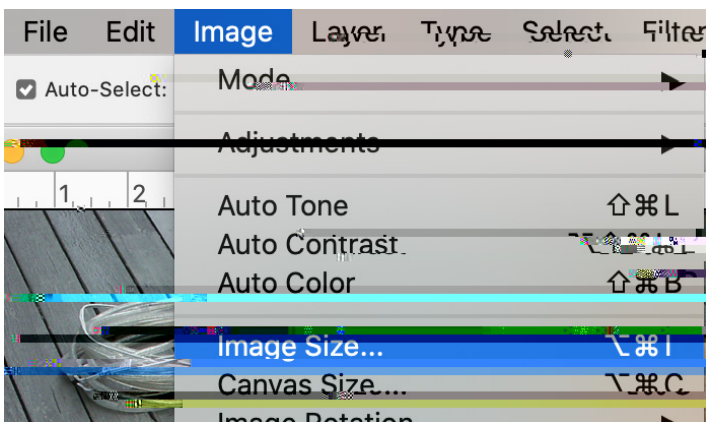

Set Image Size

In Photoshop

Open image

In the Menu at top, choose Image > Image Size

In Dialog box, change from inches to Pixels.
Set the longest side, either Width or Height, to no larger than 1500 pixels.

Click OK.

File > Save As to save file.

In Preview

Open image.

In Menu at top, choose Tools > Adjust Size.

In Dialog Box, change from inches to pixels.
Set the longest side, either Width or Height, to no larger than 1500 pixels.