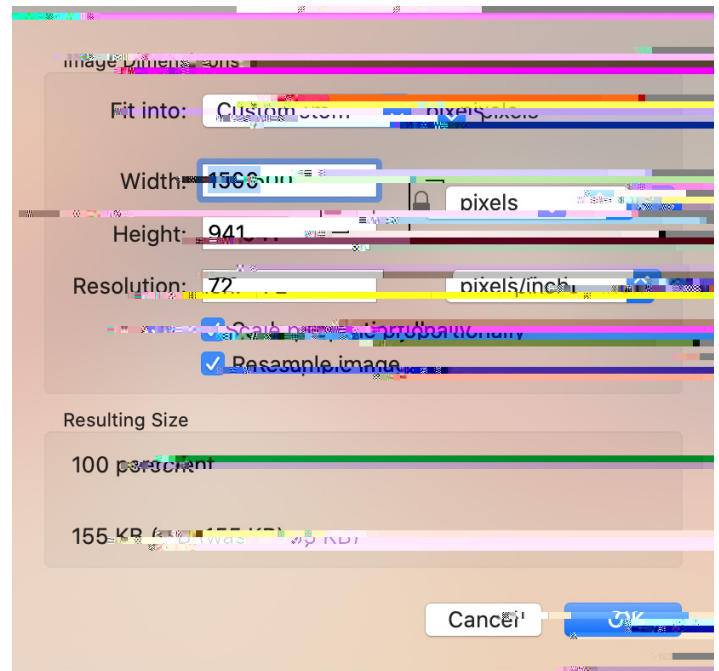

Click OK.

File > Save As to save file.

In Preview

Open image.

In Menu at top, choose Tools > Adjust Size.

In Dialog Box, change from inches to pixels.
Set the longest side, either Width or Height, to no larger than 1500 pixels.