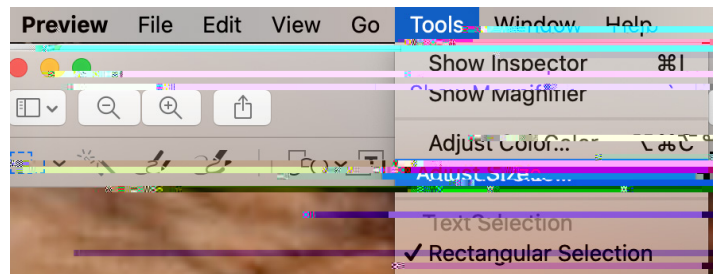

Click OK.

File > Save As to save file.

In Preview

Open image.

In Menu at top, choose Tools > Adjust Size.

In Dialog Box, change from inches to pixels.
Set the longest side, either Width or Height, to no larger than 1500 pixels.