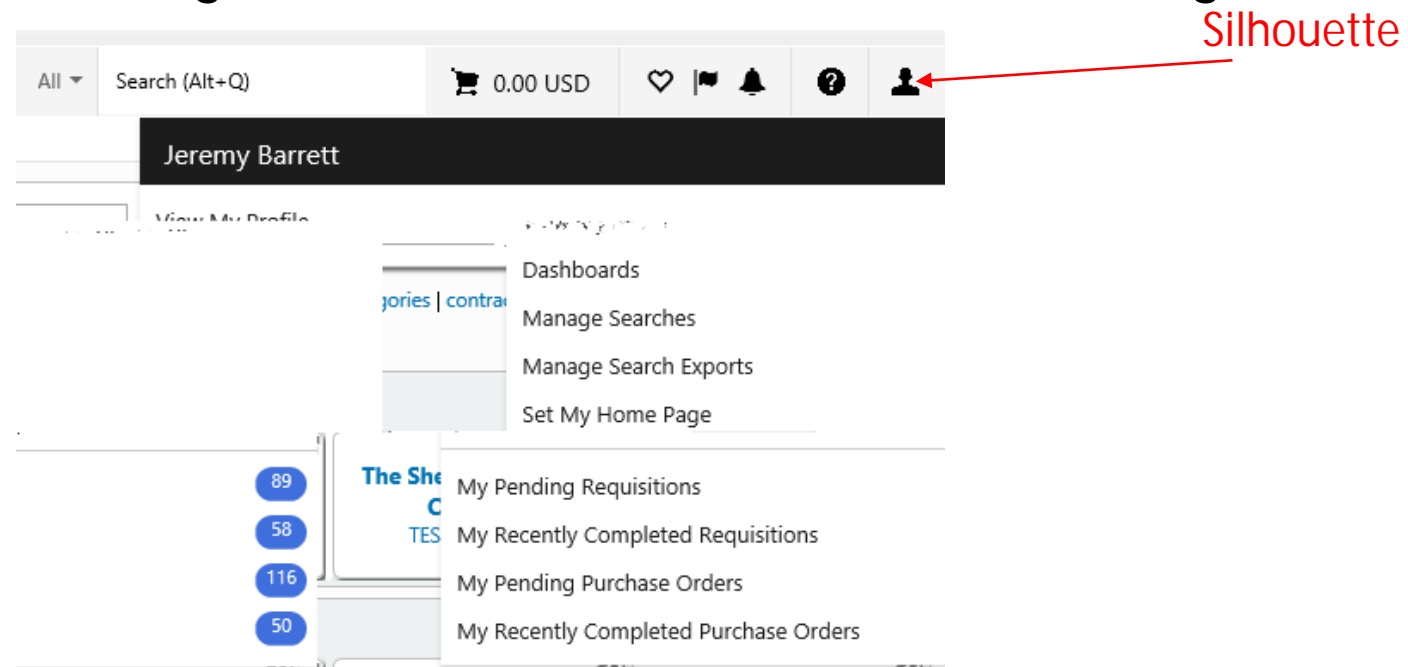

# A Silhouette Icon will replace Username

- Click on the Silhouette icon on the upper right hand side of screen to access View My Profile. All other icons on the upper right hand menu bar have been rearranged and work as shown in training.

The side menu bar icons are changing, but the functions will stay the same.