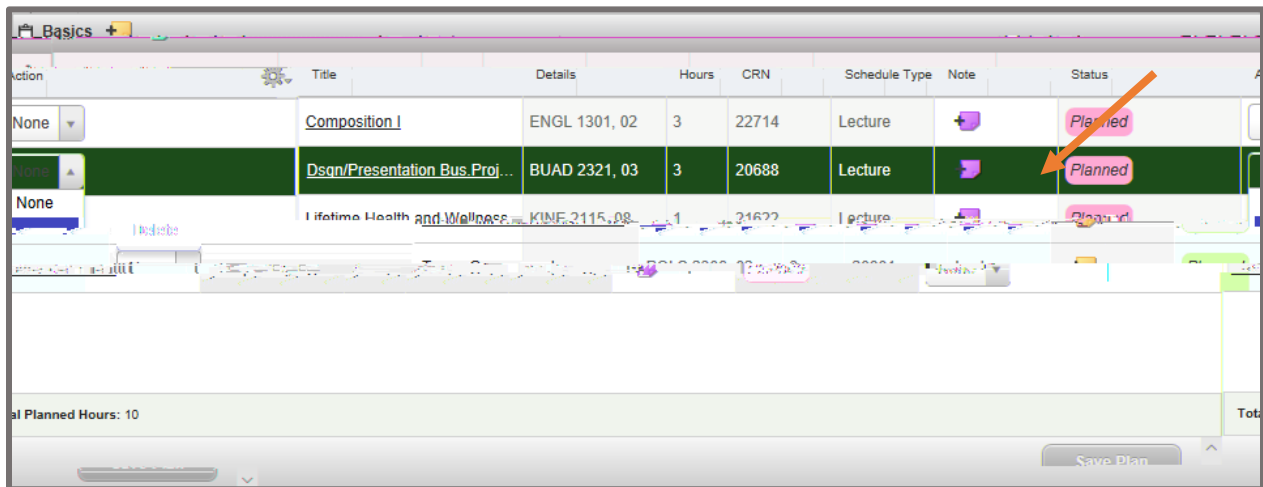

REGISTRAR'S OFFICE

www.shsu.edu
1- 866-BEARKAT