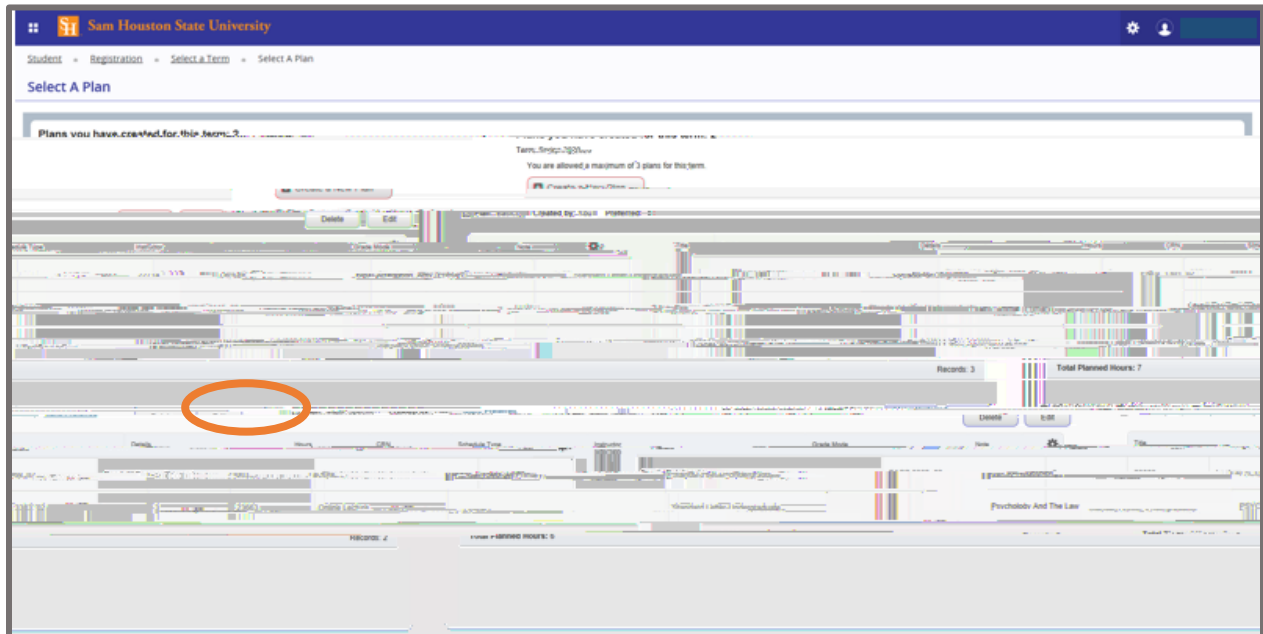

REGISTRAR'S OFFICE

www.shsu.edu
1- 866-BEARKAT