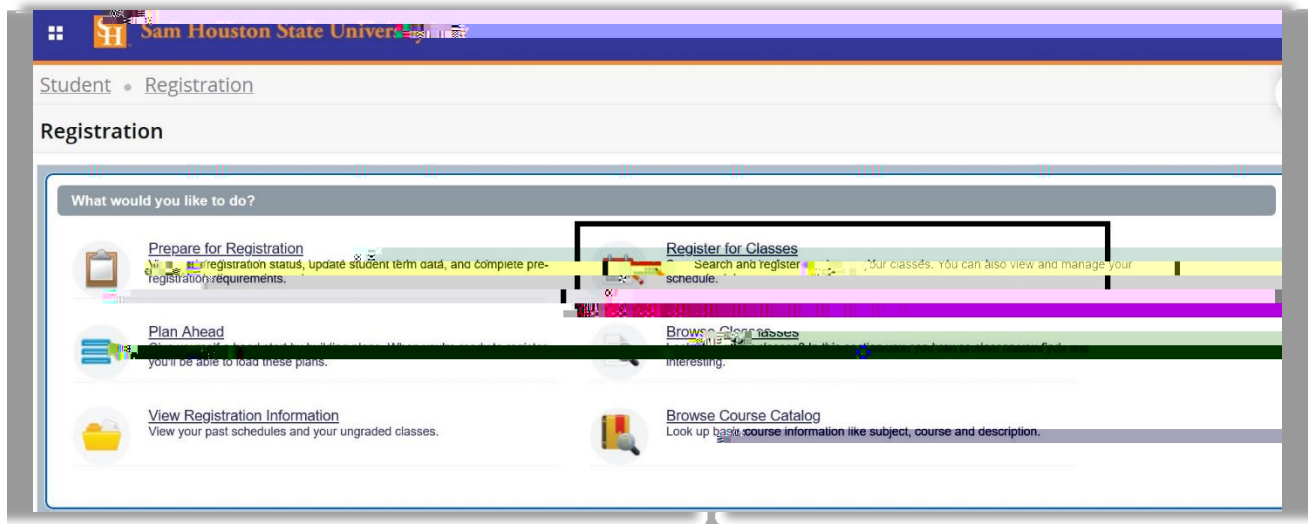

registrar@shsu.edu x(936) 294-1040 xBox 2029, Huntsville, TX 77341-2029
Sam Houston State University is an Equal Opportunity/Affirmative Action Institution